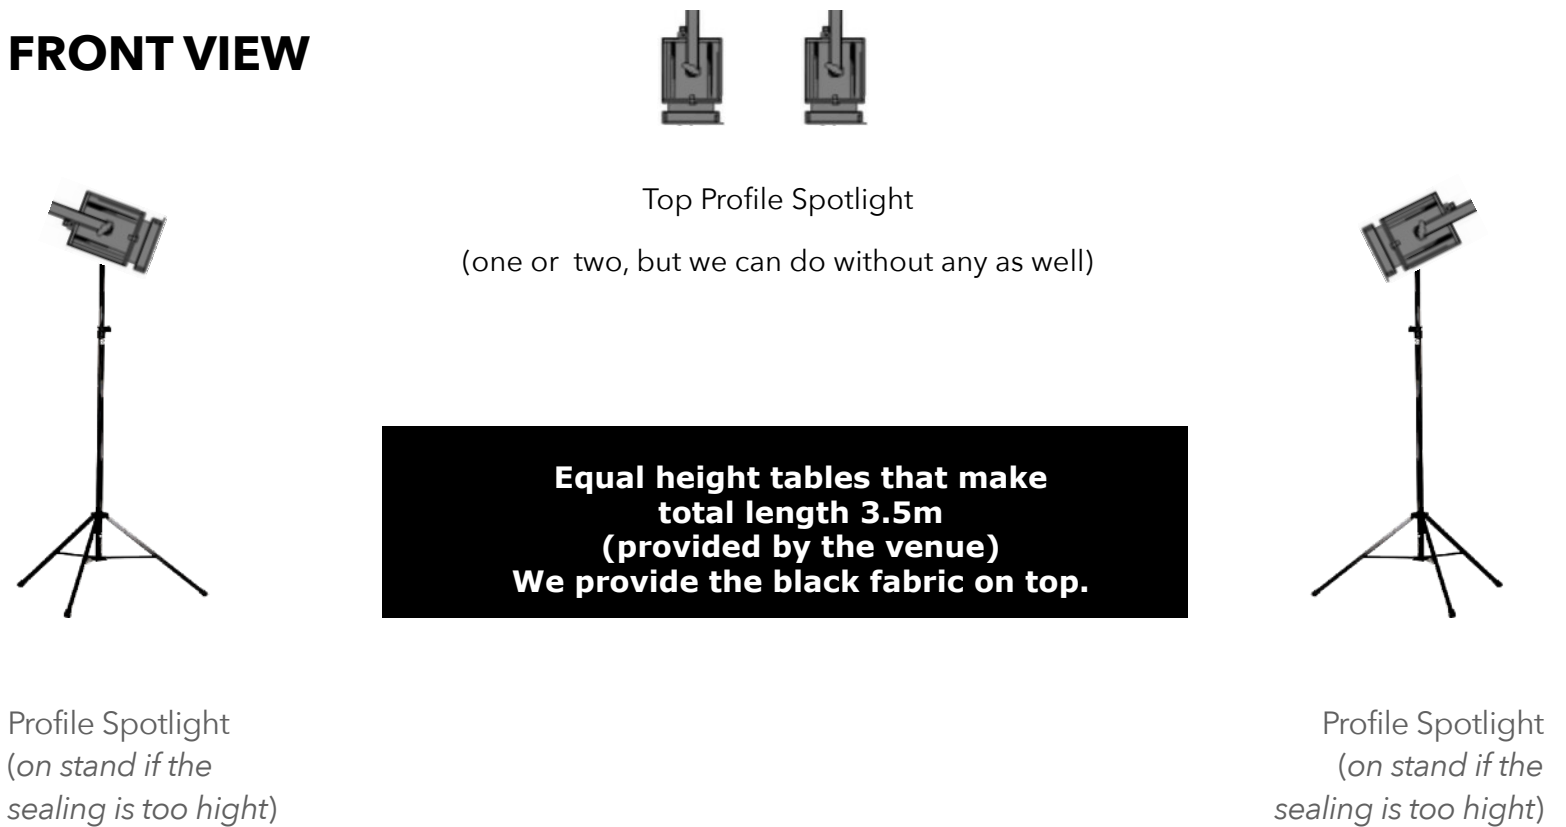

# TOP VIEW

# FRONT VIEW

**Note :** *If lighting is set in advance and we have where to store the tables in back stage, the show's set up is about 30 minutes and the strike (clean the stage from our set) about 15 minutes.*